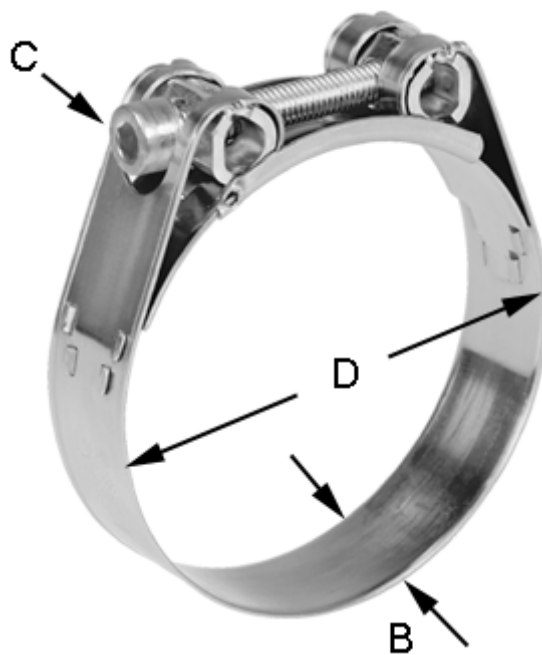

Article number: 025917185020

Description: Heavy Duty Clamp GBS M 20/18 W5 ISK STC

Measures

C (screw type)	= ISK
Diameter D	= 19-21
Width B	= 18